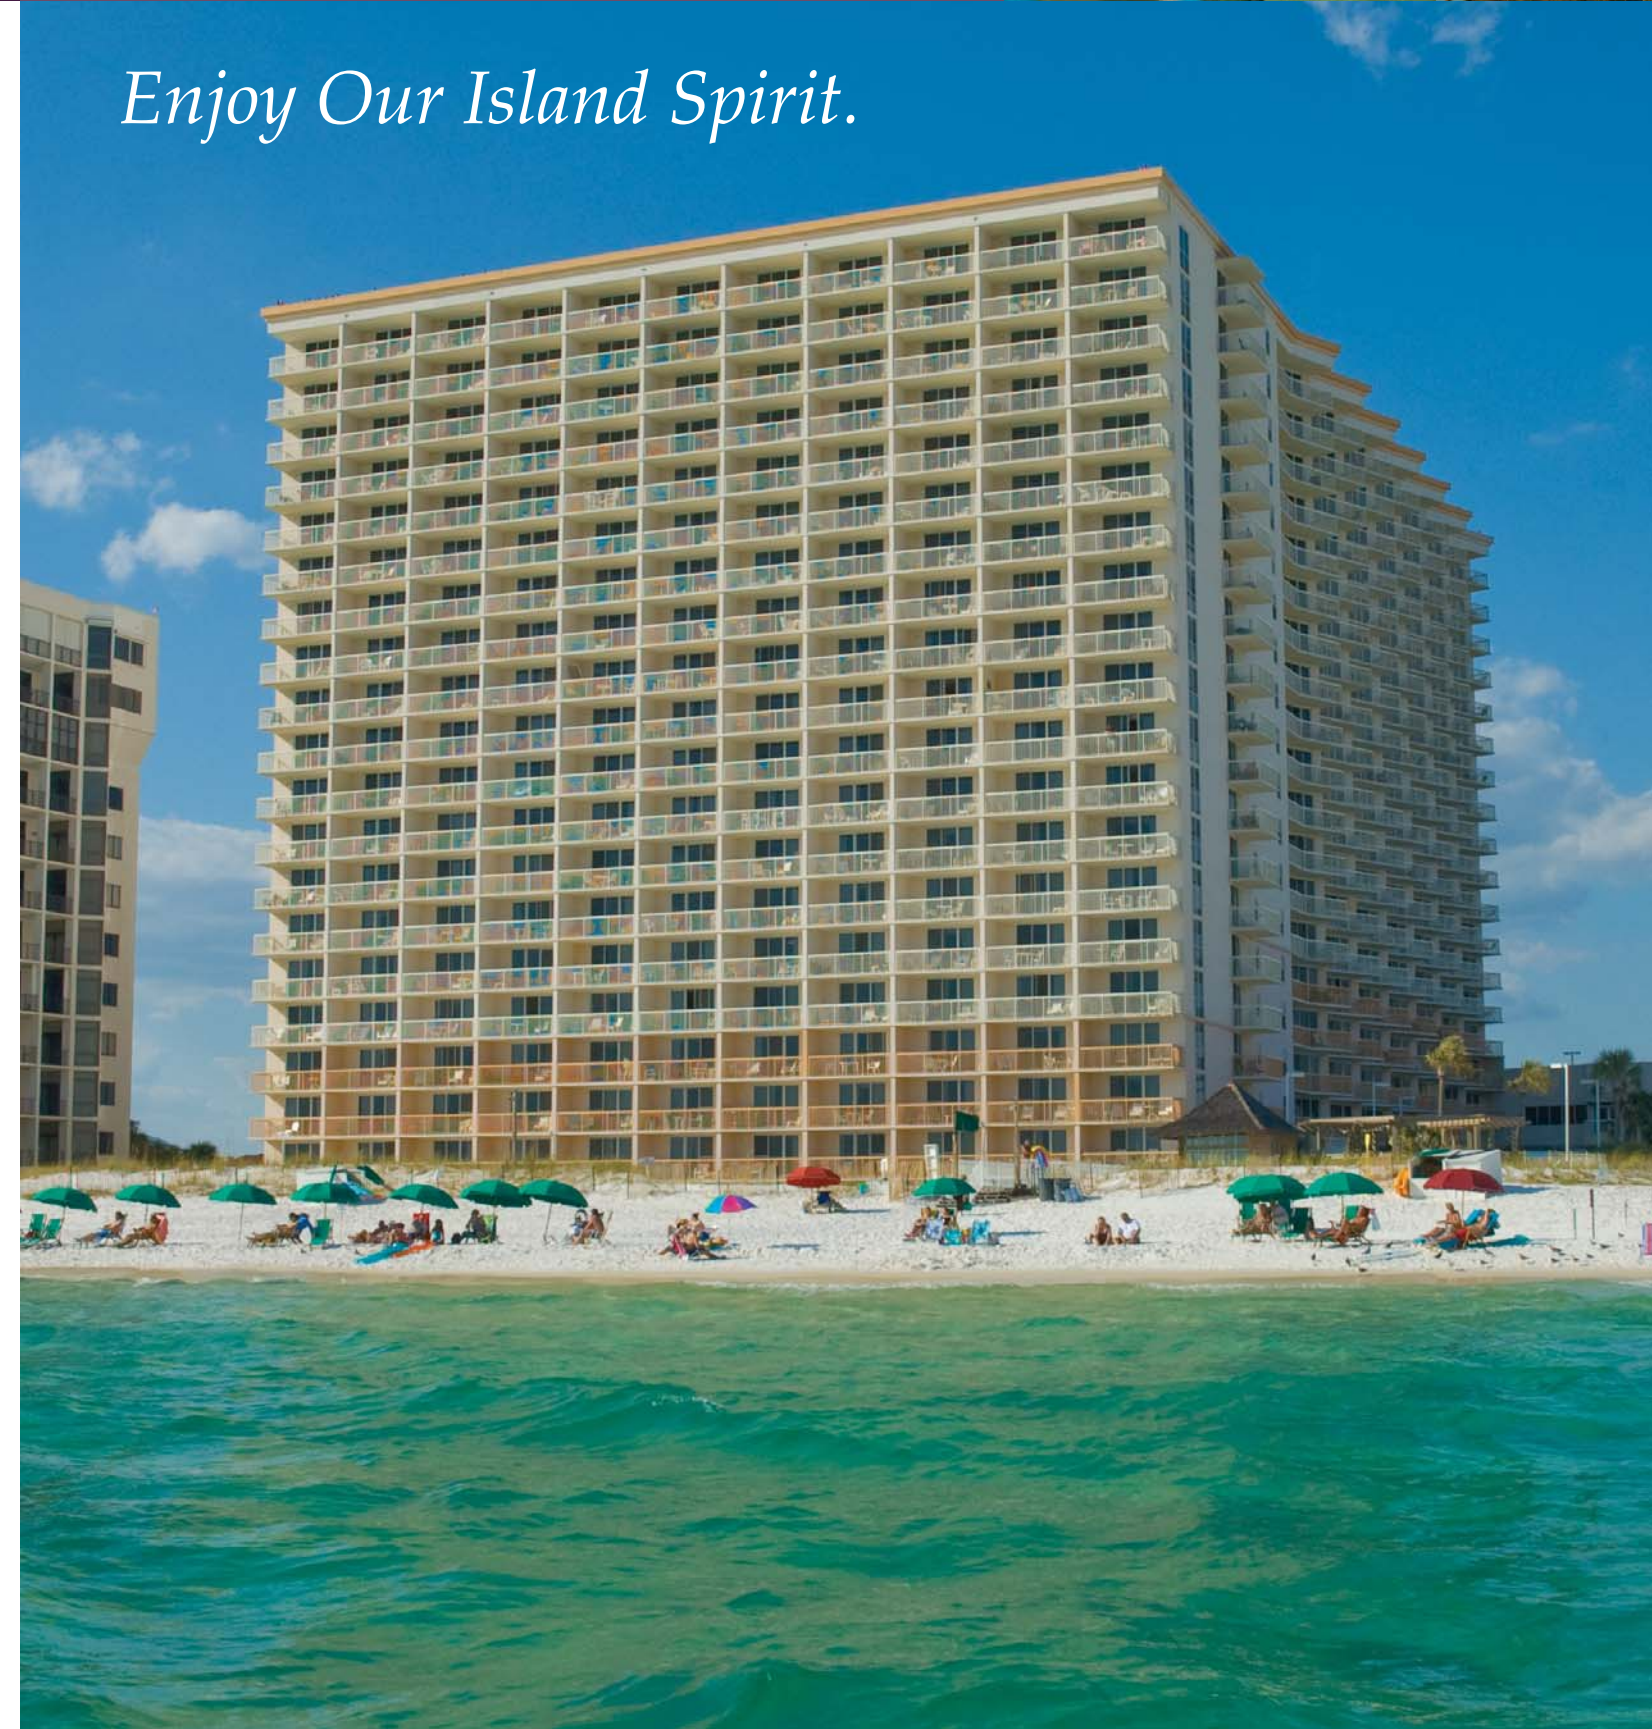

RESORTS OF PELICAN BEACH
On the Beach in Destin, Florida

GOLF PACKAGES

Enjoy Our Island Spirit.

The Resorts of Pelican Beach is located in the heart of Destin, Florida - a six hour drive from most of the Southeast.